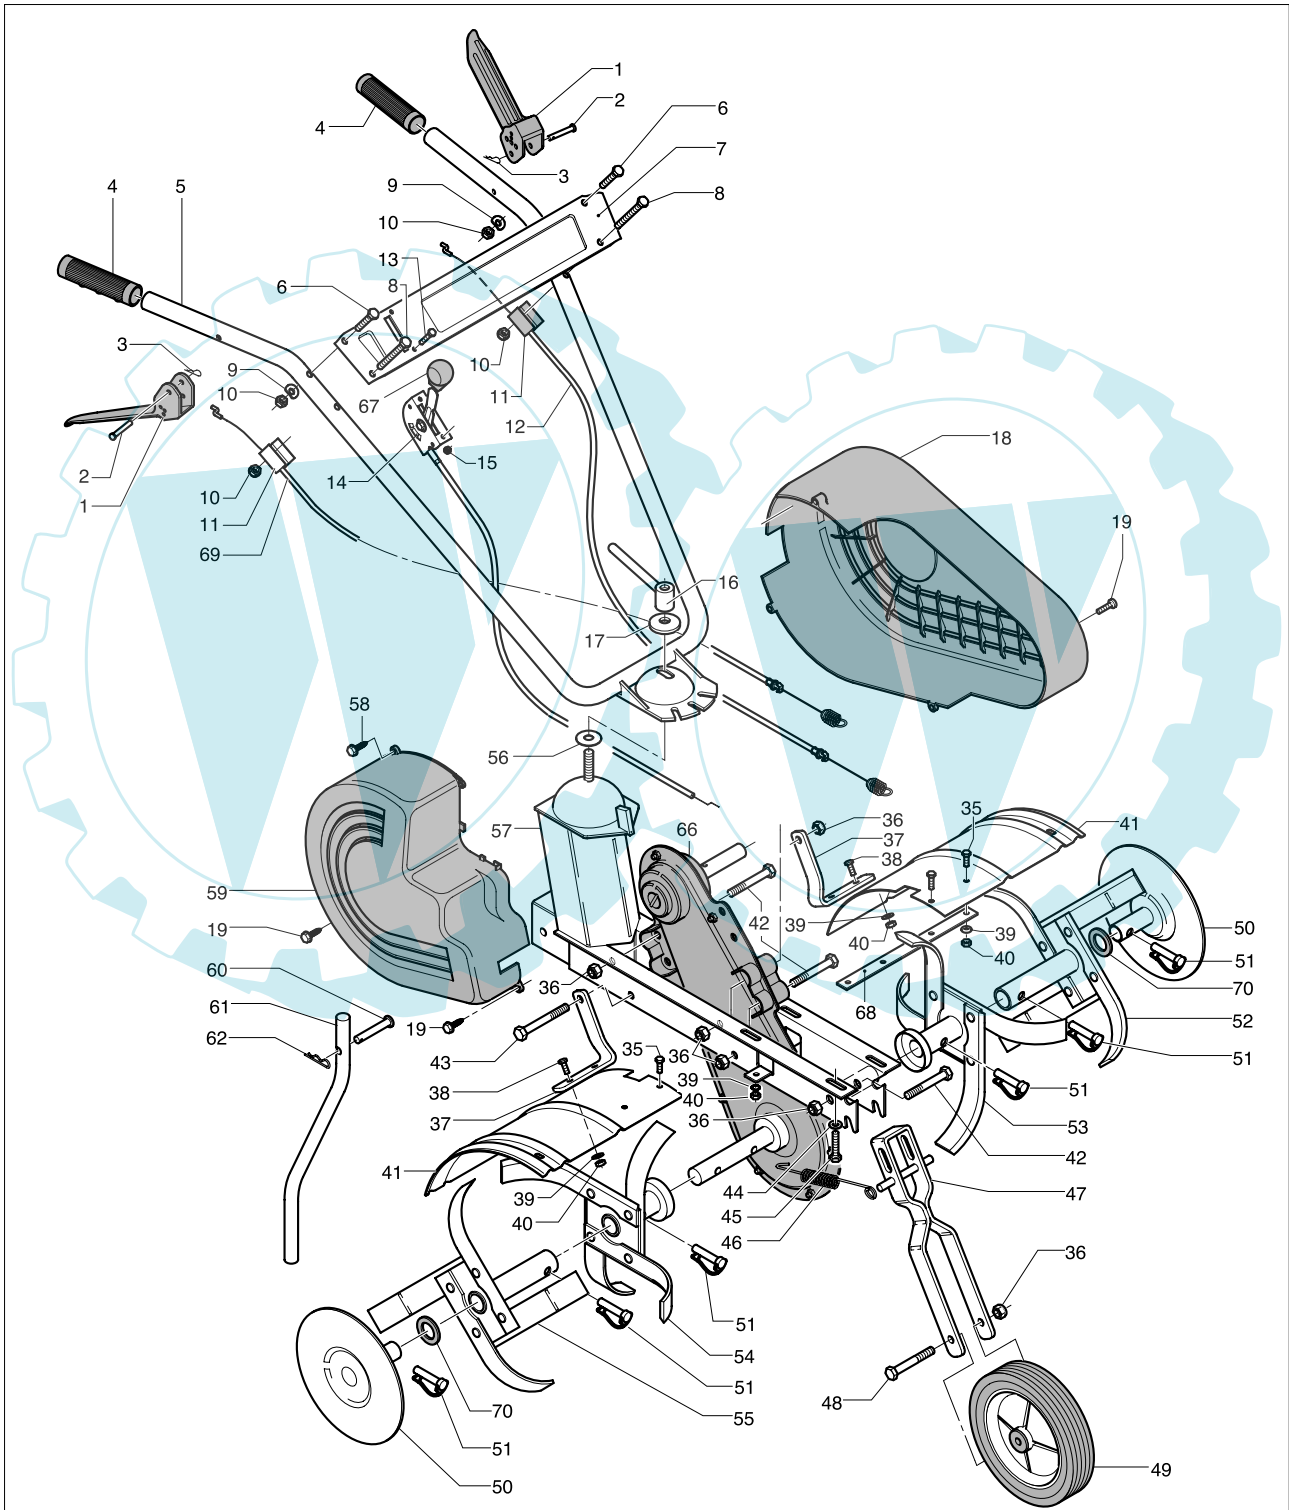

ELECTROLUX OUTDOOR PRODUCTS

brand	McCulloch; Partner

date	2002-01	SHEET 1/5

Model

MPT 55R
FT5054RB

Product number

9538783-18 McCulloch
9538781-12 Partner

The Electrolux Group. The world's No.1 choice.

Ihr Ersatzteilspezialist im Internet